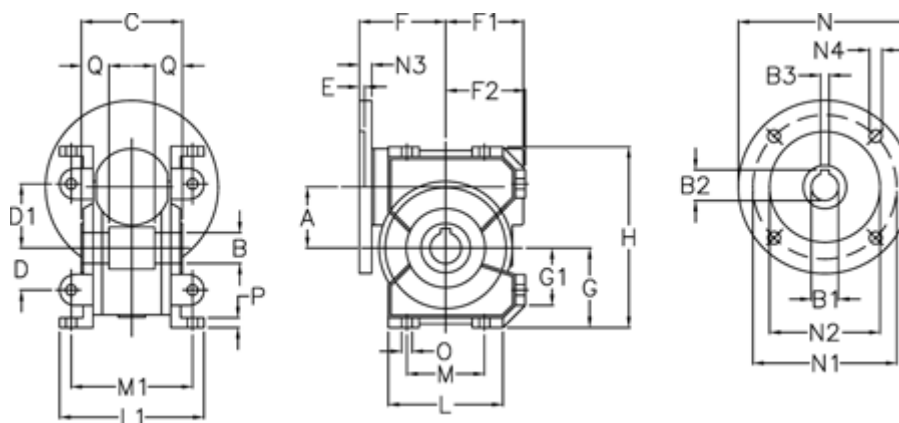

Article number: 3918044014023

Description: Worm gear with st. steel hollow shaft
VF 44 EP-U-14- 63B14

Measures

a	= 44.6	E	= 2.0	L	= 80	N4	= 5.5
B	= 18	F	= 65	L1	= 100.0	O	= 8.5
B1 E7	= 11	F1	= 54	M	= 52	P	= 8
B2	= 12.8	F2	= 55.0	M1	= 81.0	Q	= 24.5
B3 H9	= 4	g	= 55.0	N	= 90		
C	= 64	G1	= 40.0	N1	= 75		
D	= 29	H	= 127.0	N2	= 60		
D1	= 46	H1	= 97.0	N3	= 8.0		